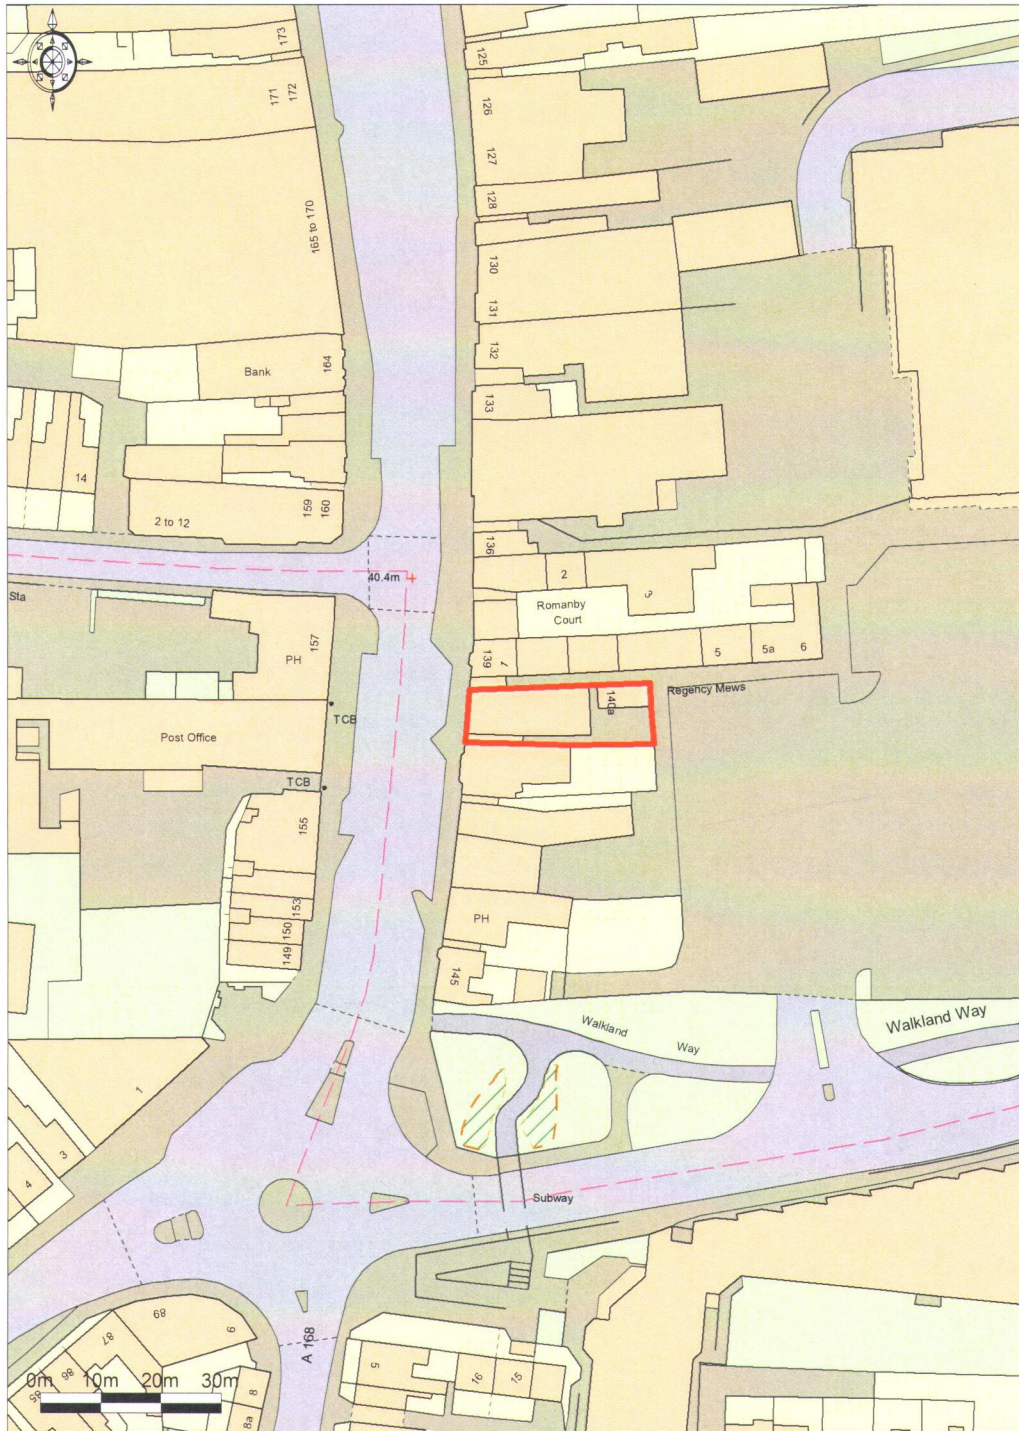

140 and 140a High Street,
Northallerton, N Yorks DL7 8PE

This plan is for identification purposes only. Its accuracy can in no way be guaranteed.
Reproduced from the Ordnance Survey Map with permission of the Controller
H.M.S.O Crown copyright reserved. Licence No. ES100018525