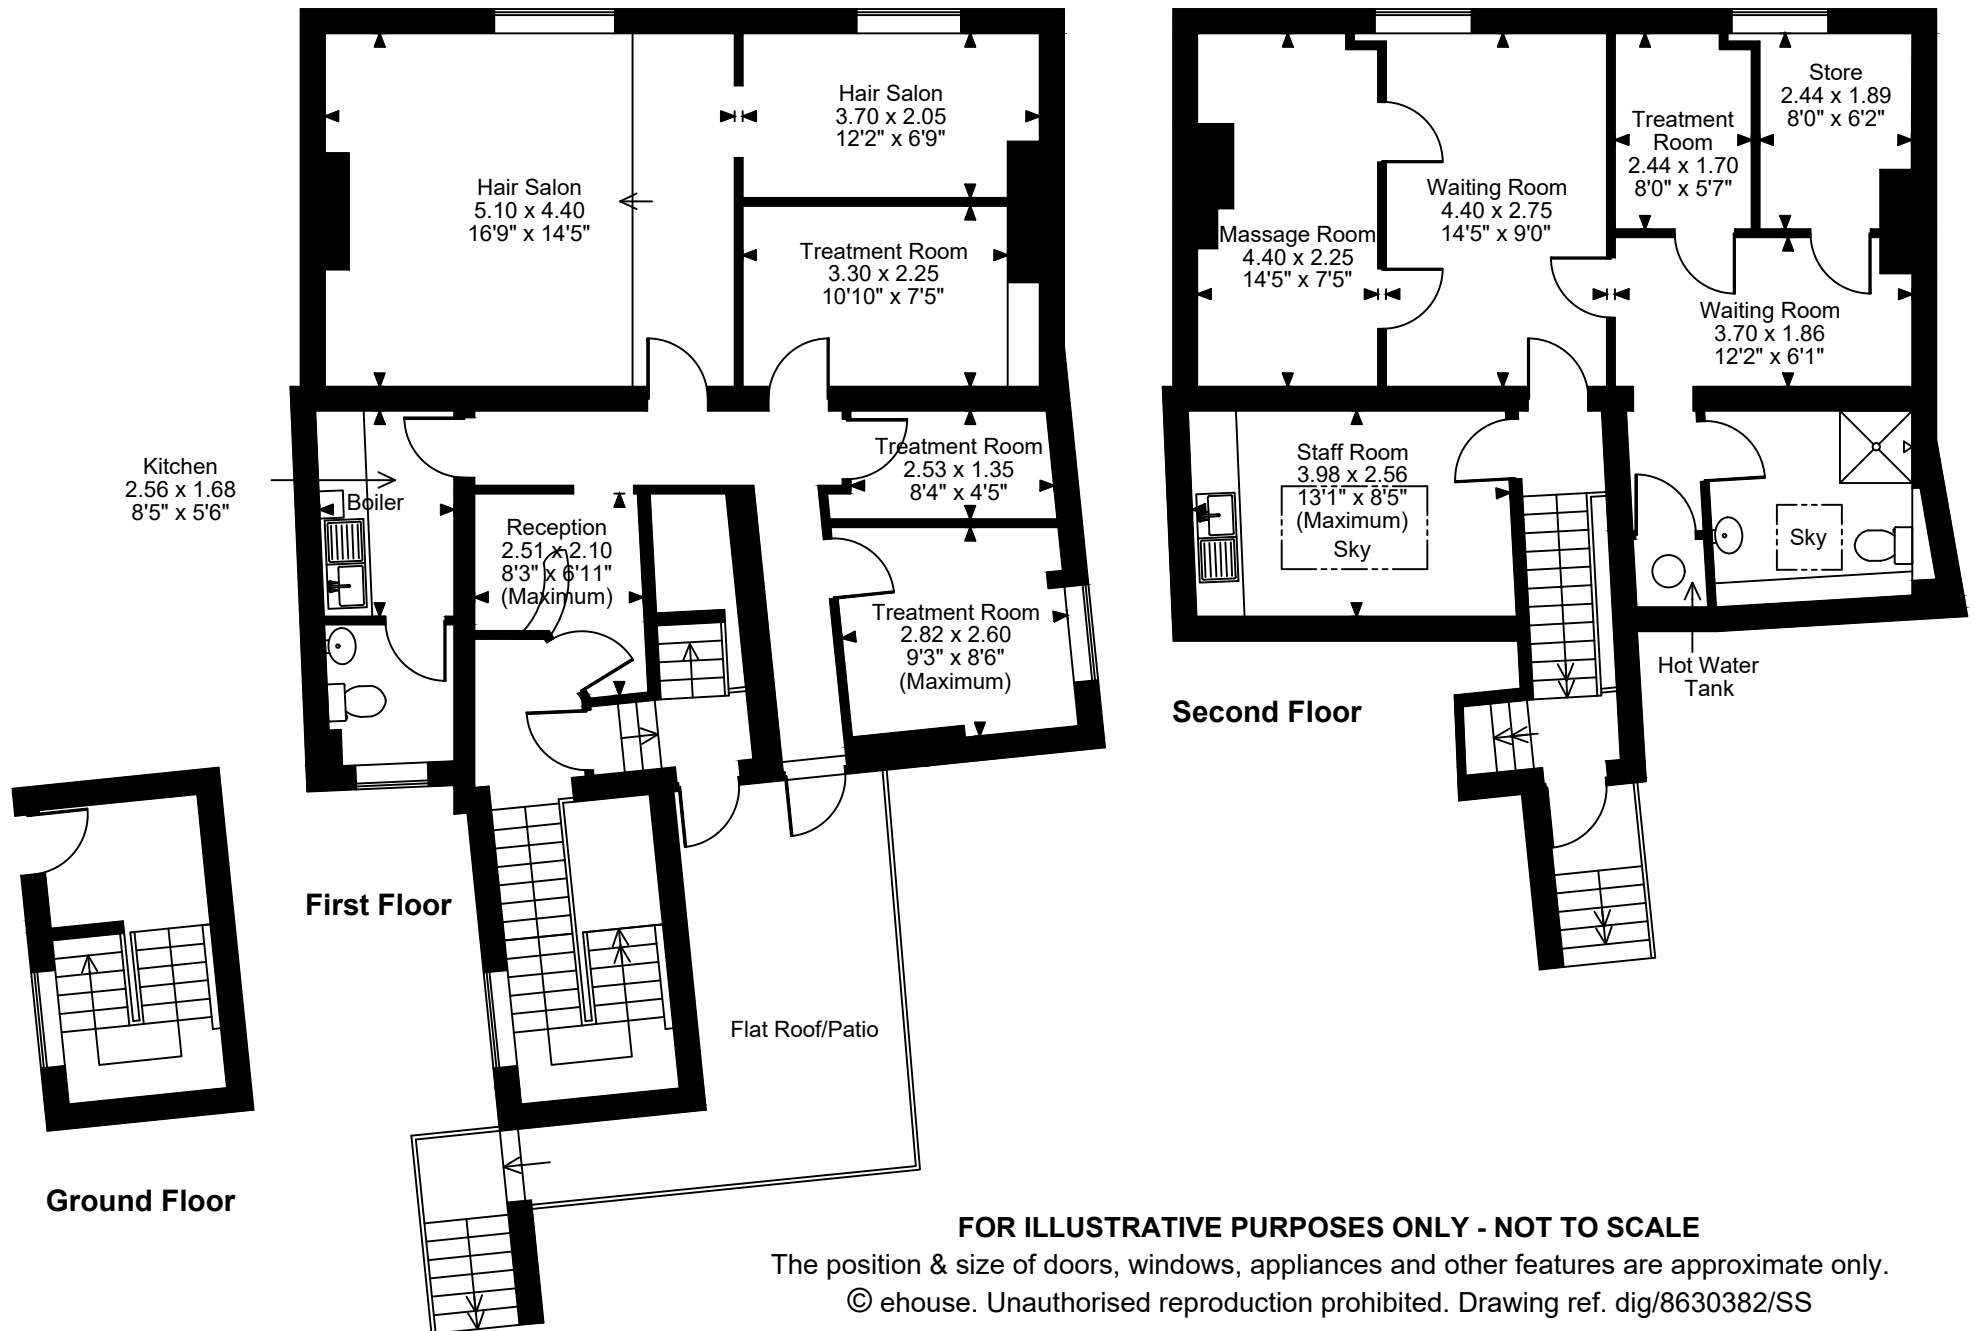

High Street
Approximate Gross Internal Area
1664 Sq Ft/155 Sq M

FOR ILLUSTRATIVE PURPOSES ONLY - NOT TO SCALE

The position & size of doors, windows, appliances and other features are approximate only.

© ehouse. Unauthorised reproduction prohibited. Drawing ref. dig/8630382/SS