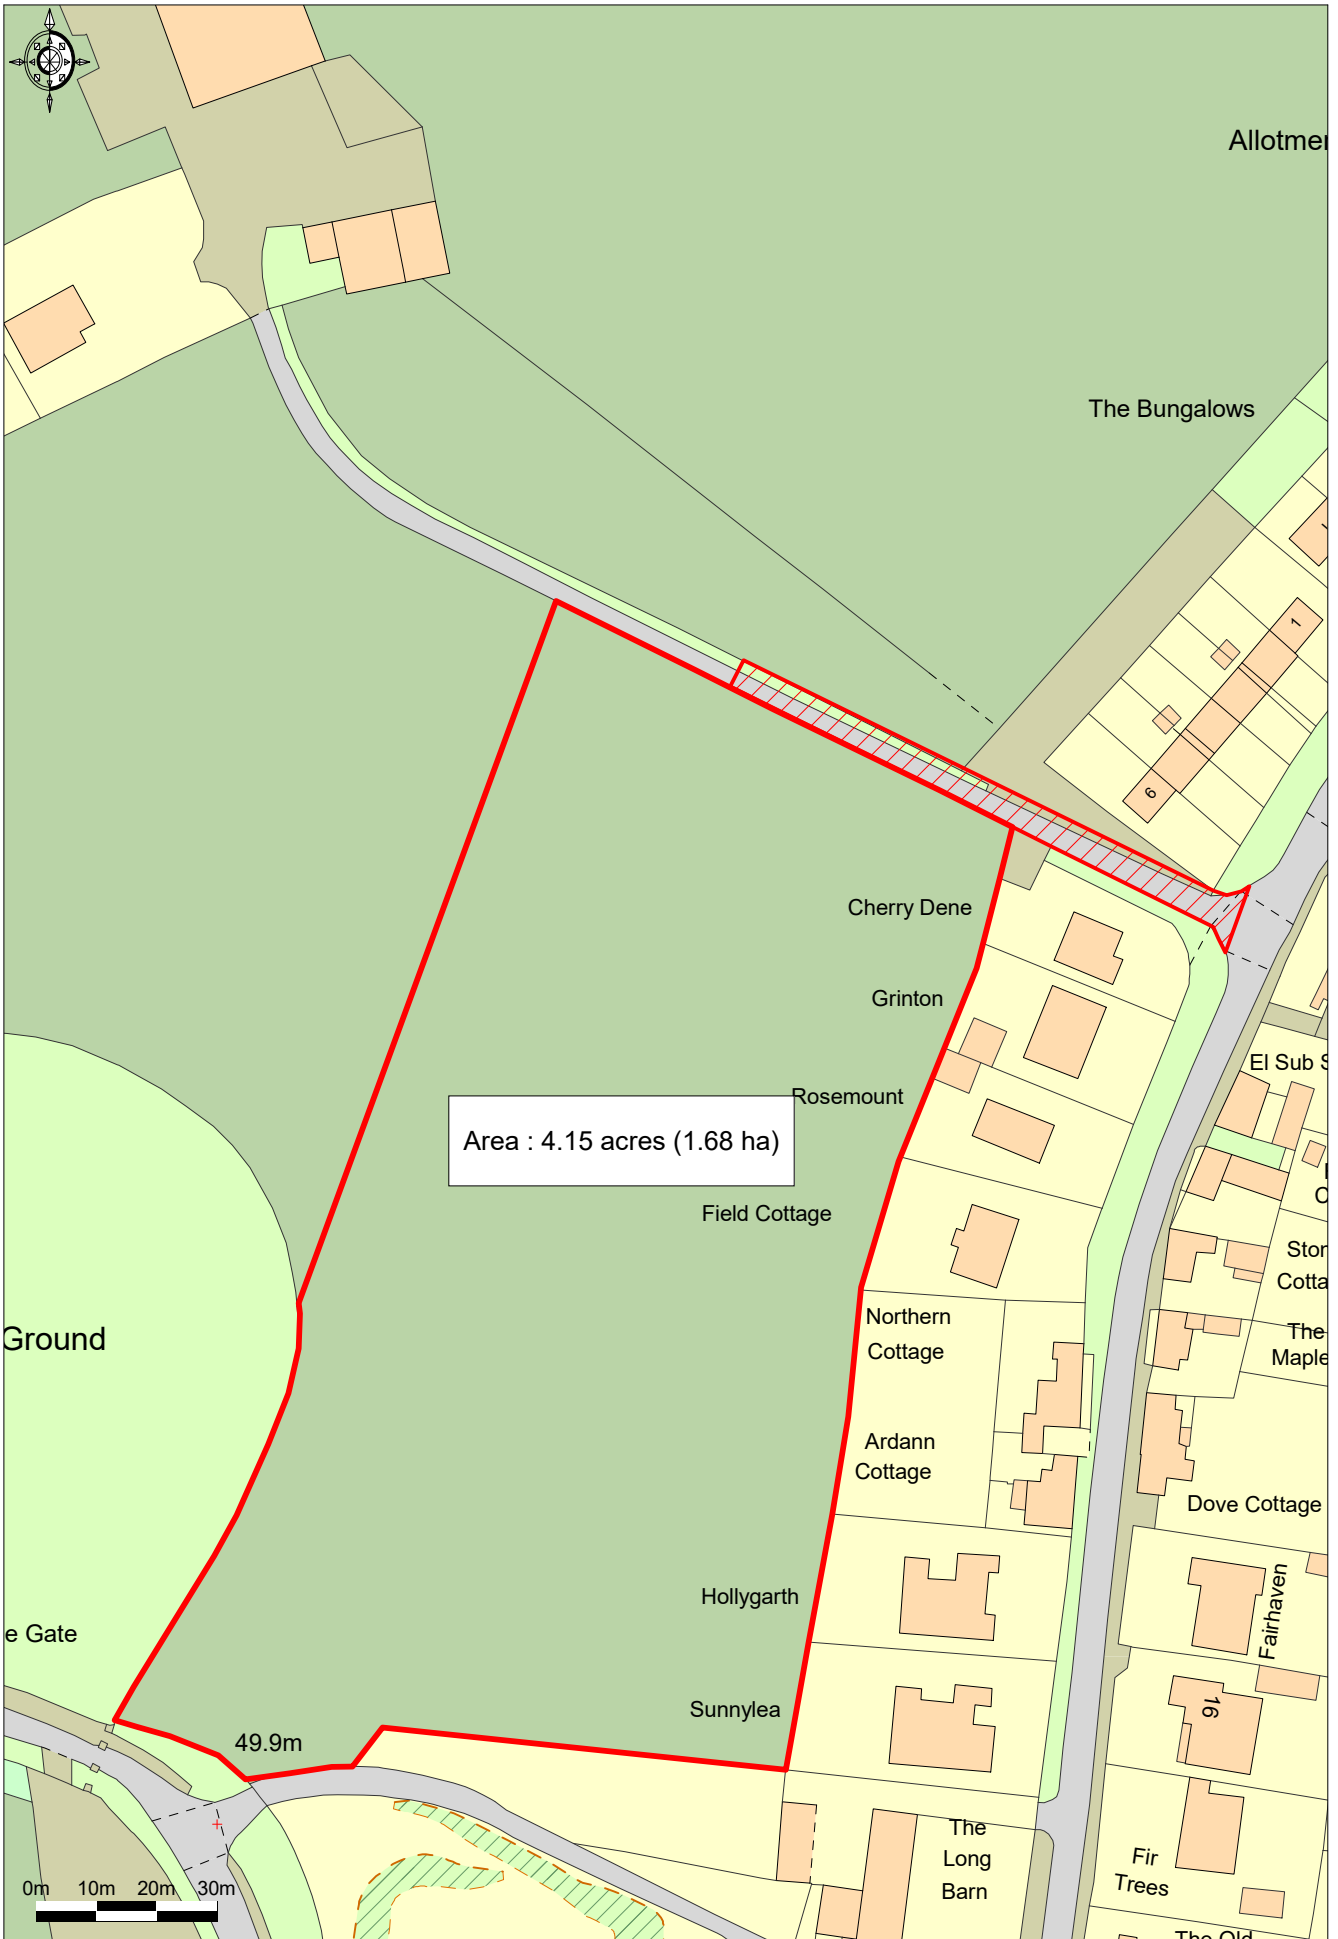

Land at Station Road,
Goldsborough, HG58NT

Area : 4.15 acres (1.68 ha)

49.9m

0m 10m 20m 30m