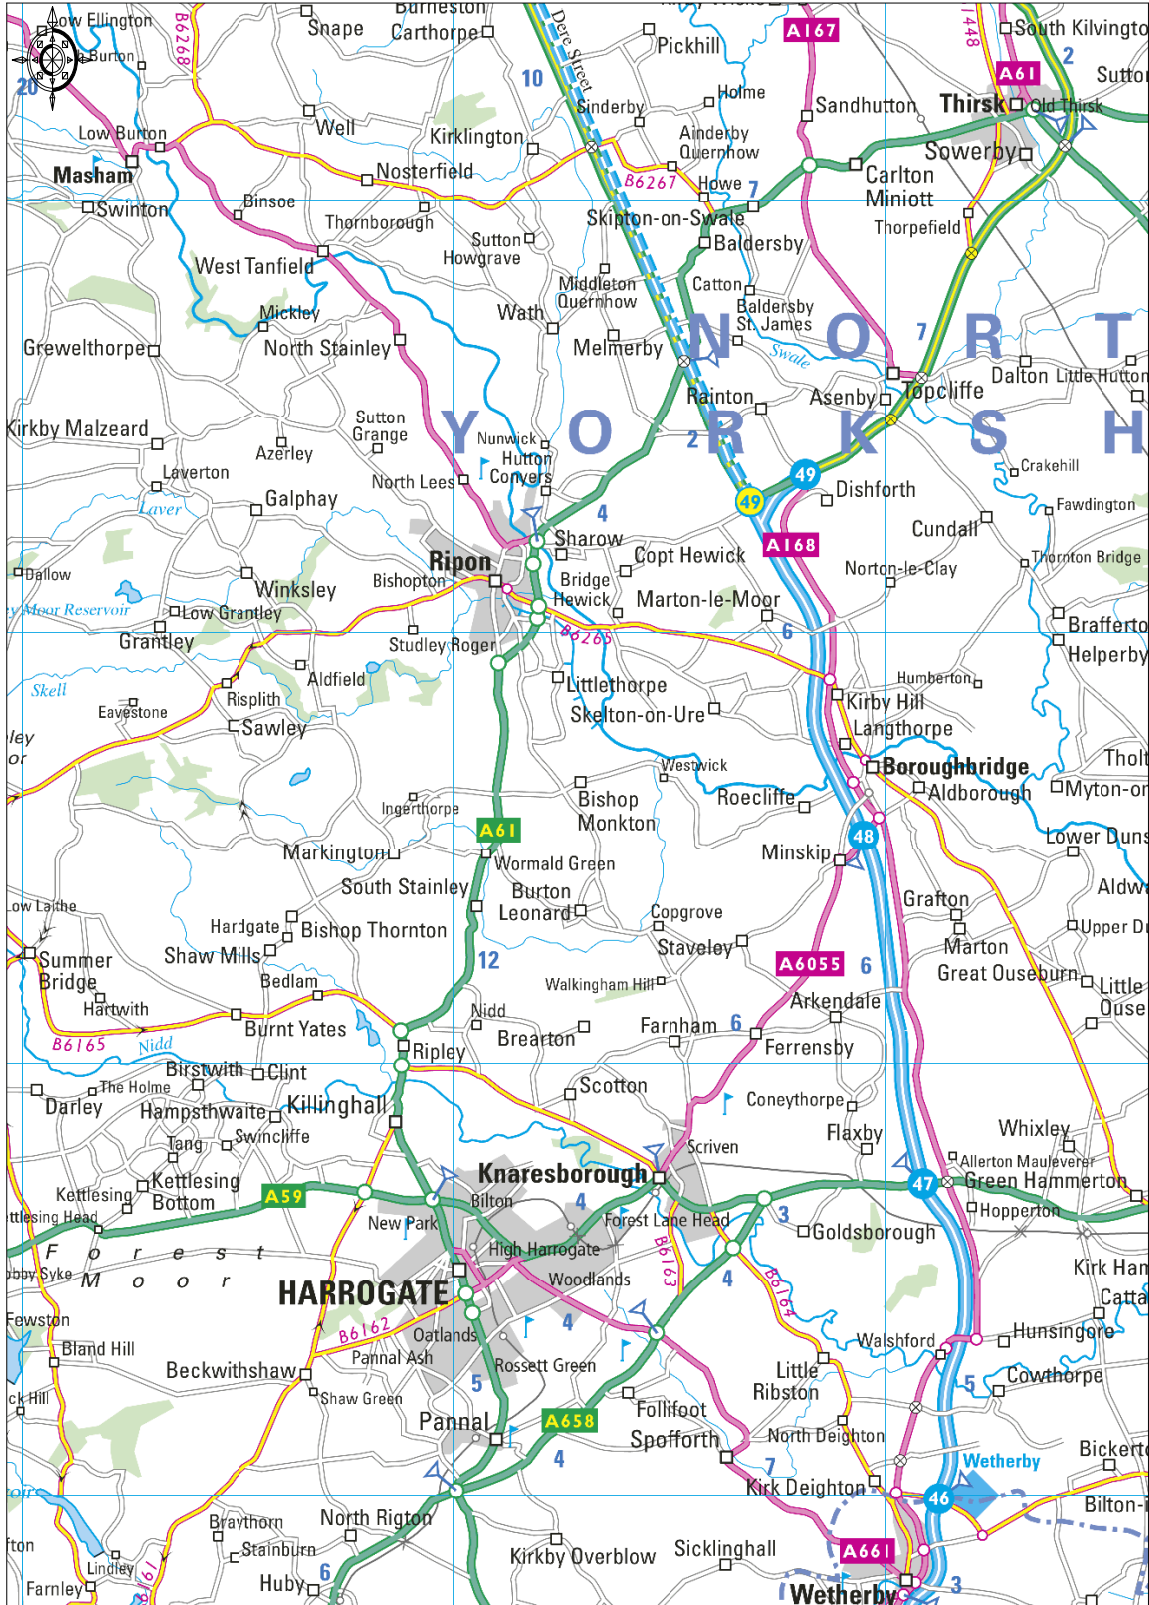

Ripon, North Yorkshire

This map is for identification purposes only. Its accuracy can in no way be guaranteed. It is reproduced from the Ordnance Survey Map with permission of the Controller of Her Majesty's Stationery Office. H.M.S.O Crown copyright reserved. Licence No. ES100018525