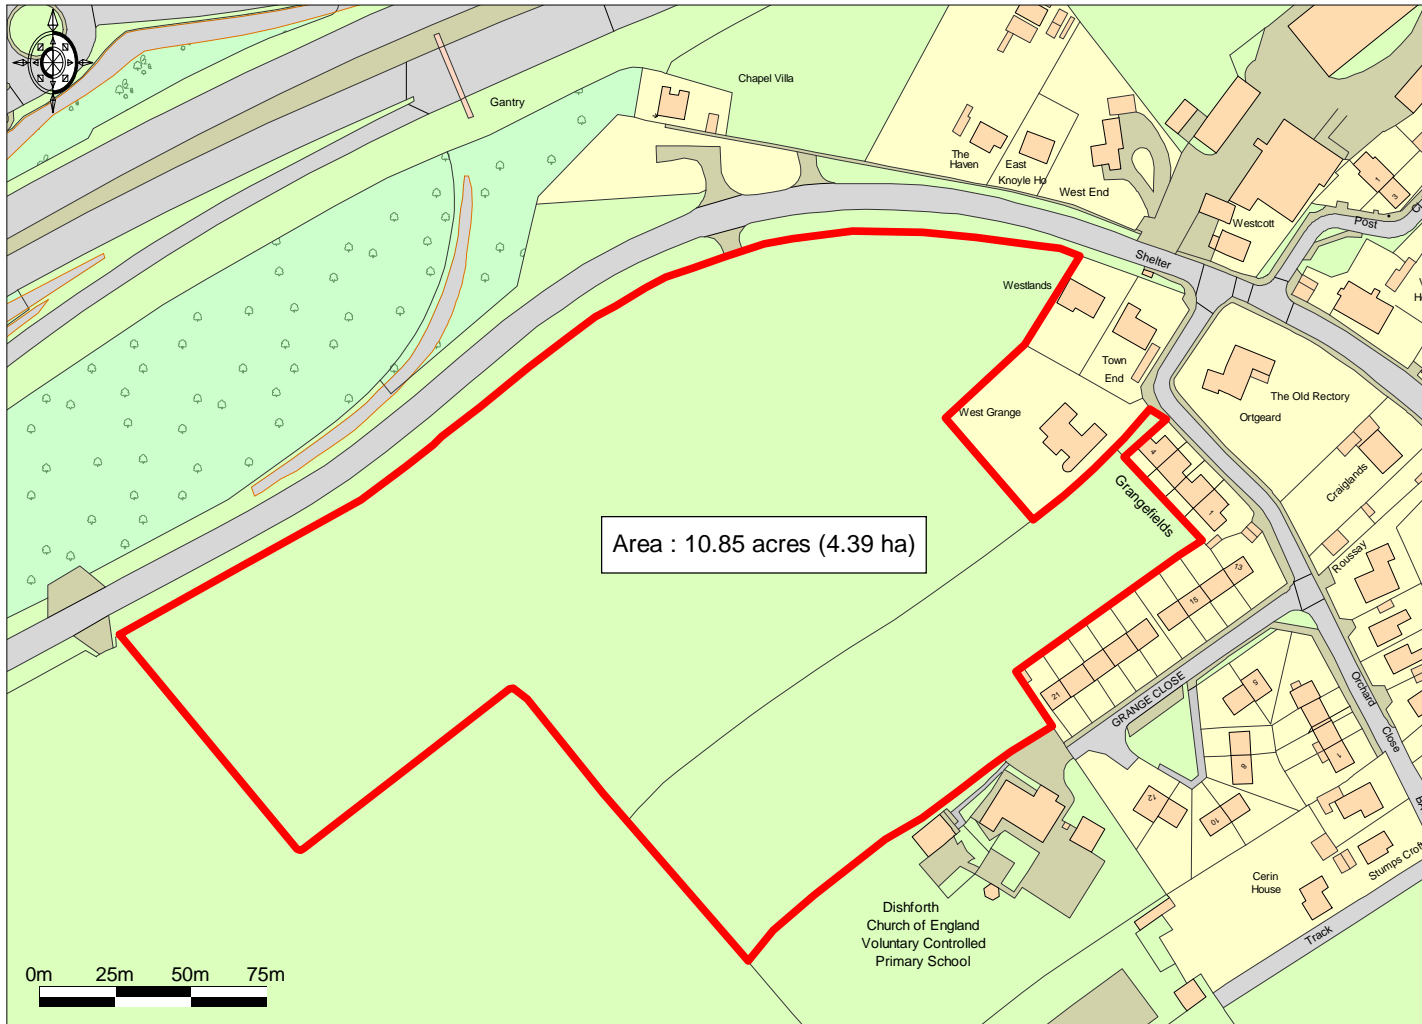

Land at West End Dishforth
Thirsk, North Yorkshire

Ordnance Survey © Crown Copyright 2017. All rights reserved. Licence number 100022432. Plotted Scale - 1:2500