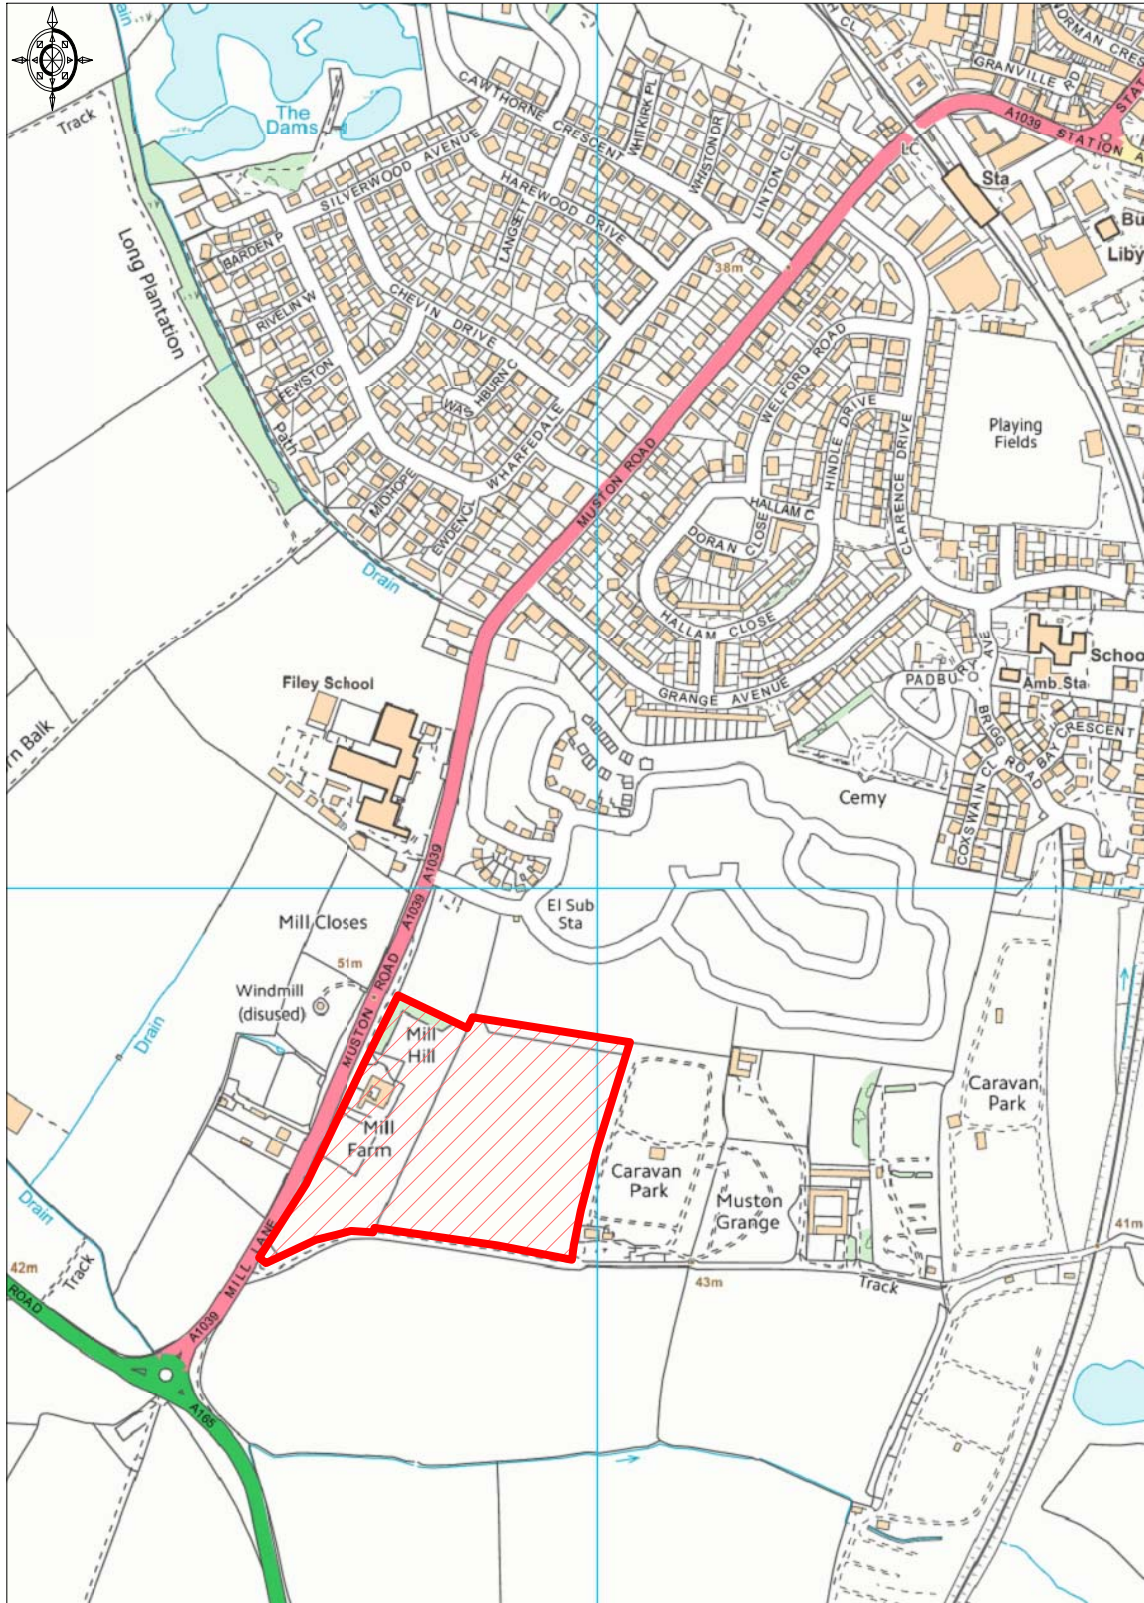

Mill Farm, Filey

For Indicative Purposes Only