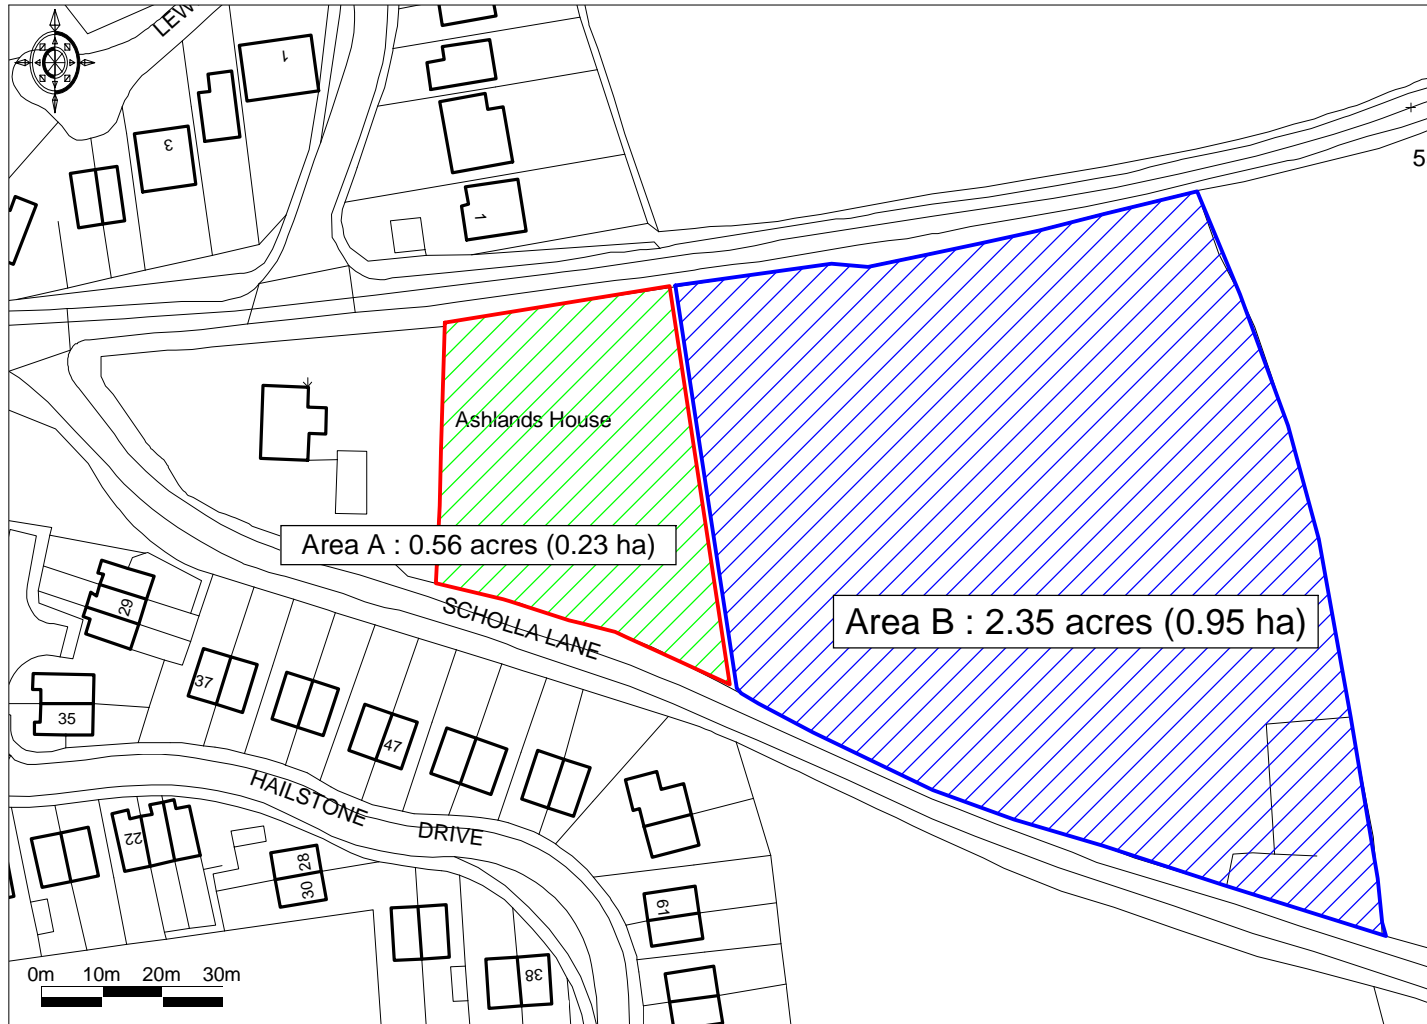

Land off Bullamoor Road,
Northallerton

Ordnance Survey © Crown Copyright 2014. All rights reserved. Licence number 100022432. Plotted Scale - 1:1250